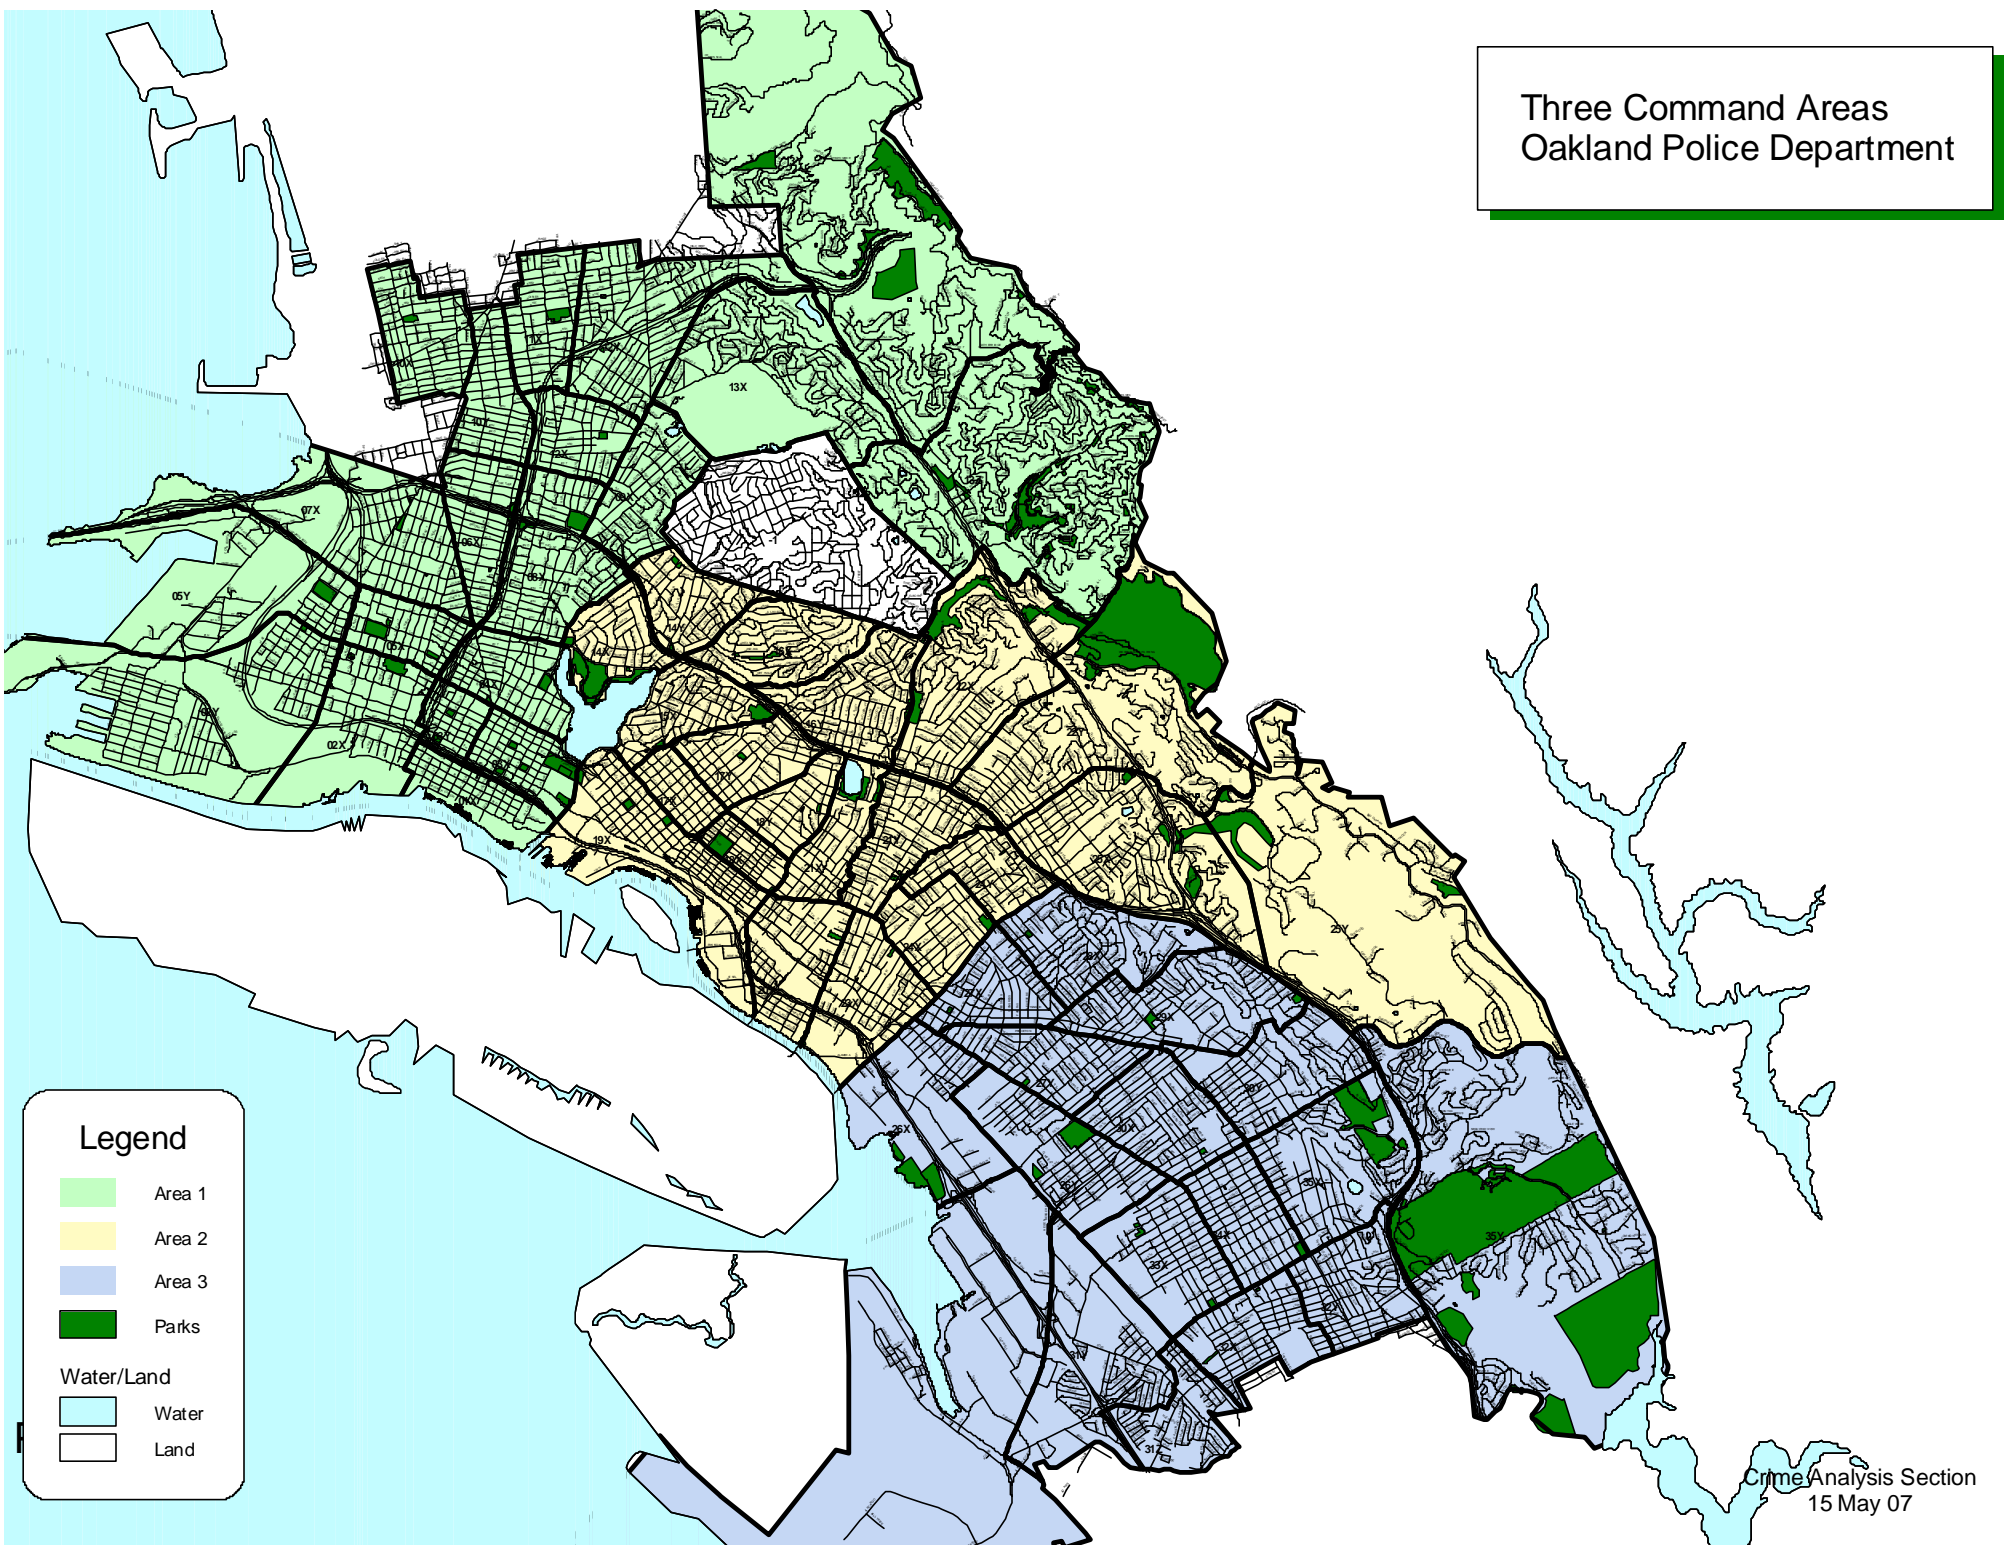

Three Command Areas Oakland Police Department

Legend

- Area 1
- Area 2
- Area 3
- Parks
- Water/Land
 - Water
 - Land